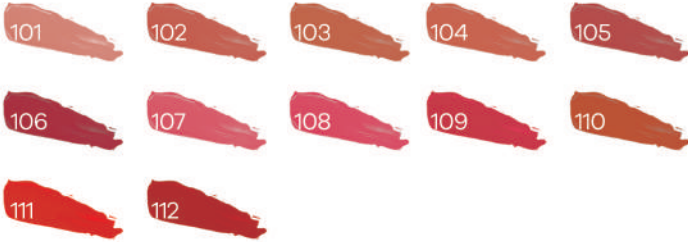

LP-208

With its high pigment formula containing, full color matte lipstick with a more matte, more colorful, and lighter structure provides a smooth appearance on your lips. It provides ease of use with its soft and flexible applicator.

Yüksek pigmentler içeren formülü ile daha mat daha renkli ve daha hafif yapılı full color mat ruj dudaklarınızda pürüzsüz bir görünüm sağlar. Yumuşak ve esnek aplikatörü ile kullanım kolaylığı sağlar.